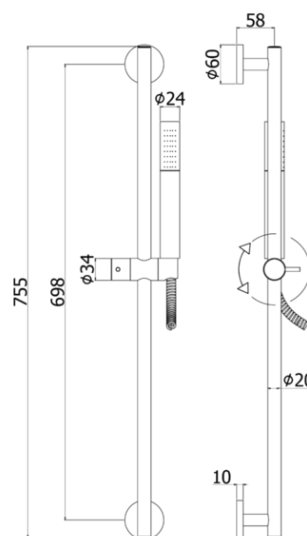

## DESCRIZIONE | DESCRIPTION

- Saliscendi LIFE completo di:
- asta  $\varnothing 20$  x L.755 mm in metallo
- supporti fissi in metallo
- supporto doccia scorrevole in metallo
- doccia Master tonda in metallo
- flessibile PVC argento 1500mm con calotta conica girevole

- LIFE sliding rail shower set complete with:
- metal rod  $\varnothing 20$  x L.755 mm
- metal fixed wall bracket
- metal slider bracket
- Master round metal hand-shower
- with silver PVC hose 1500mm twist free with conical nut

### ZSAL 135

- interasse 698 mm
- distance between centres 698mm